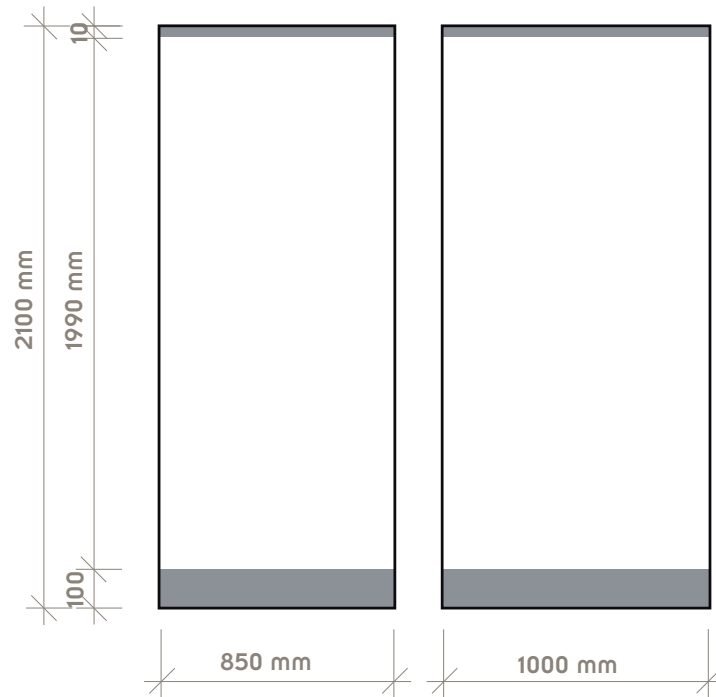

ru14

850 / 1000

graphic dimensions

■ not visible area