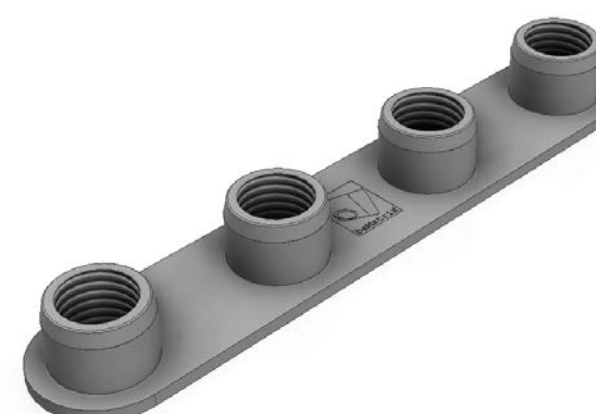

901 28 0331 PA
3 PIN 90° D30 ECO

CONNECTORS

6
PCS