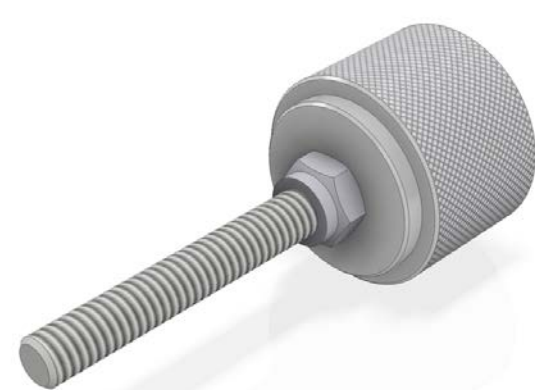

CONNECTORS