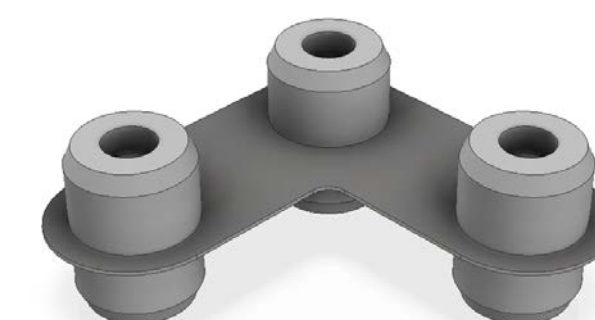

901 28 0342 PA
4 PIN 180° D30 ECO

CONNECTORS

2
PCS