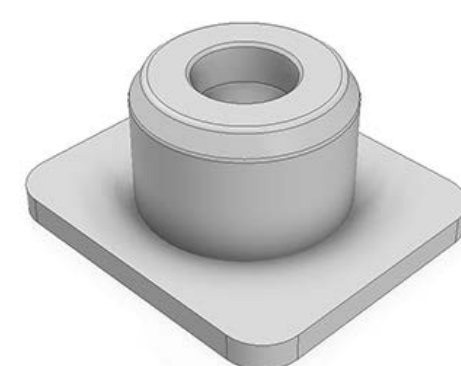

6
PCS

901 28 0342 PA
4 PIN 180° D30 ECO

CONNECTORS

2
PCS

901 31 0331 INOX
1MM 3 PIN 90° D30

CONNECTORS

4
PCS

901 00 033
COVER FIXATION FOR 62/55MM FRAMES