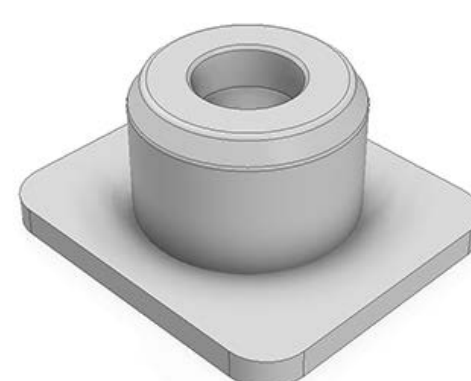

608 1550 D00 RAL
b62 COVER [1550MM] RAL

CONNECTORS

6
PCS

901 2049 08 24 ECO
MANUAL M24 PIN CONNECTOR FOR
LS124 / 186 D30

CONNECTORS

7
PCS

901 00 033
COVER FIXATION M8 FOR 62/55MM FRAMES

CONNECTORS