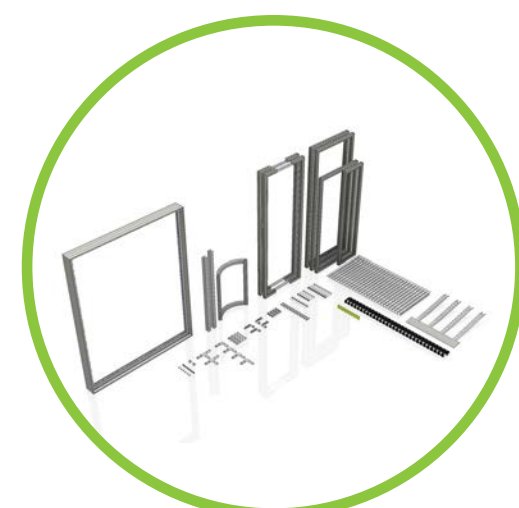

KICKOFF START PACK

KICKOFF EXTRA PACK

KICKOFF DELUX PACK