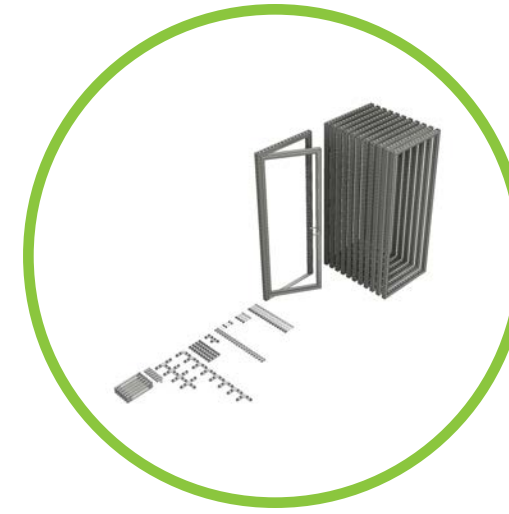

BACK
TO OVERVIEW

INFO

PACK

SETUP

SALES