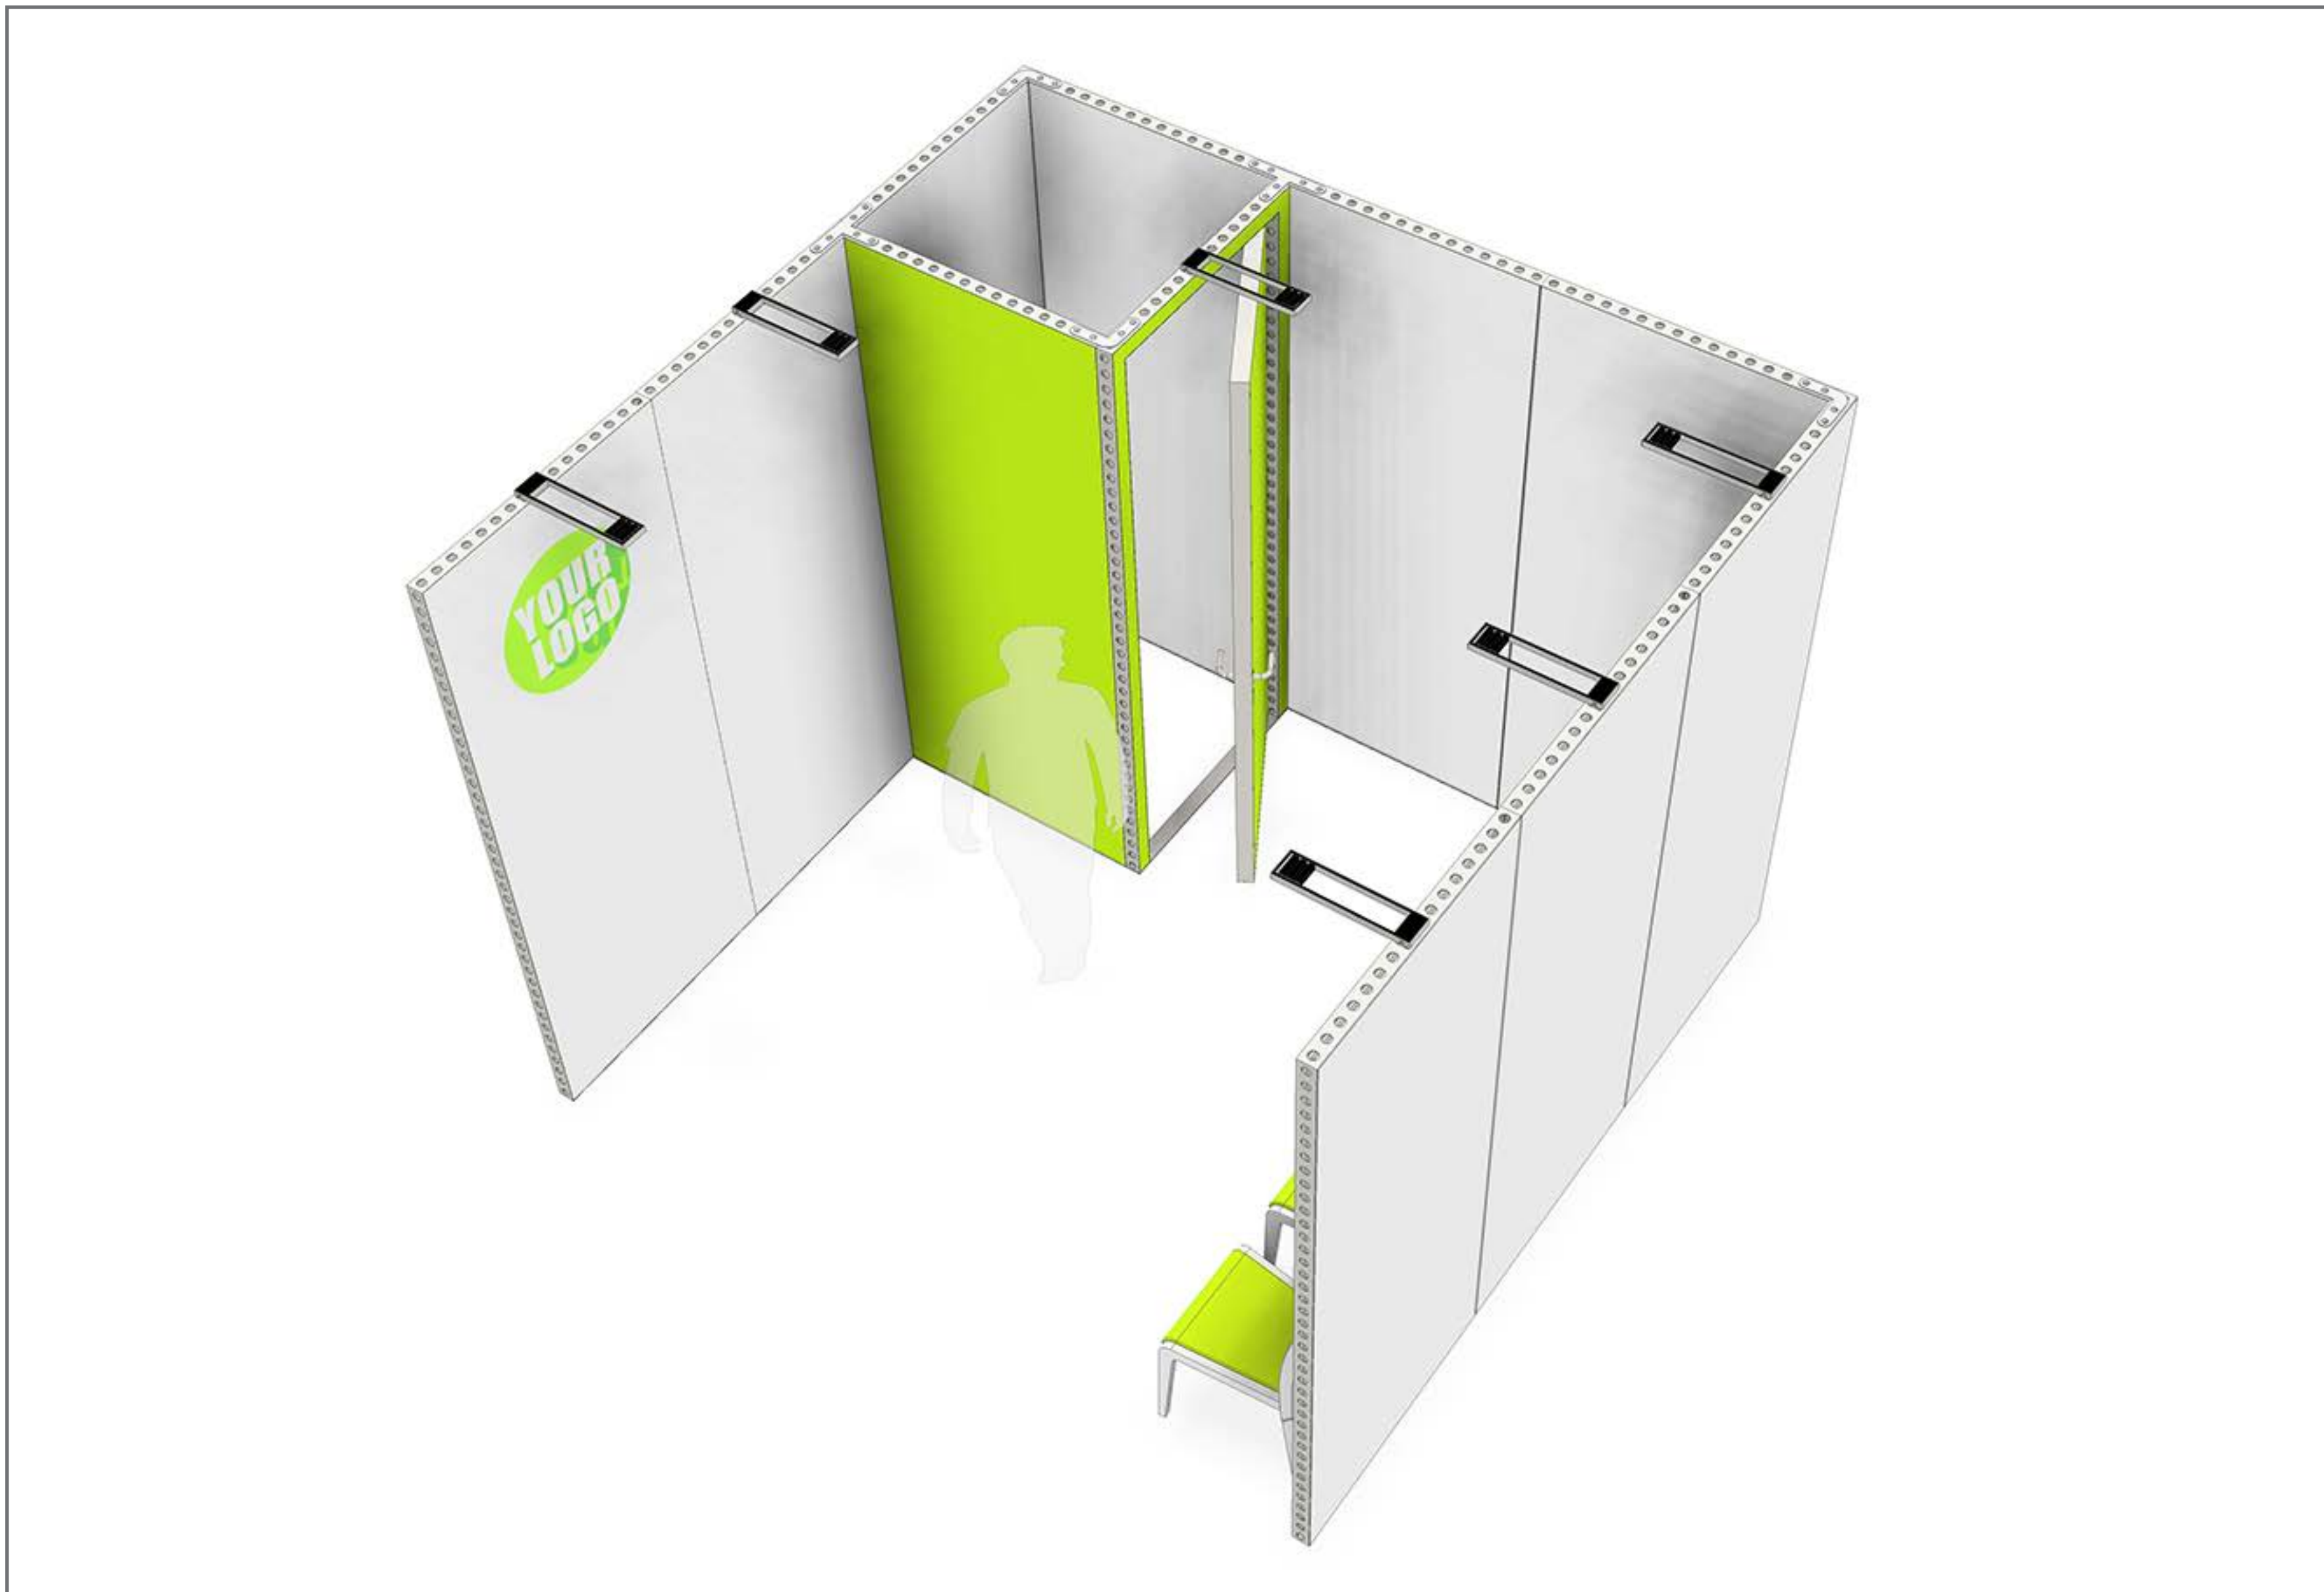

KICKOFF START PACK

KICKOFF EXTRA PACK

KICKOFF DELUX PACK

The **Kickoff Packs** offer different possibilities to build your stand. Get inspired by the following combinations, which can be built entirely with the **Start Pack**.

INFO

PACK

SETUP

SALES