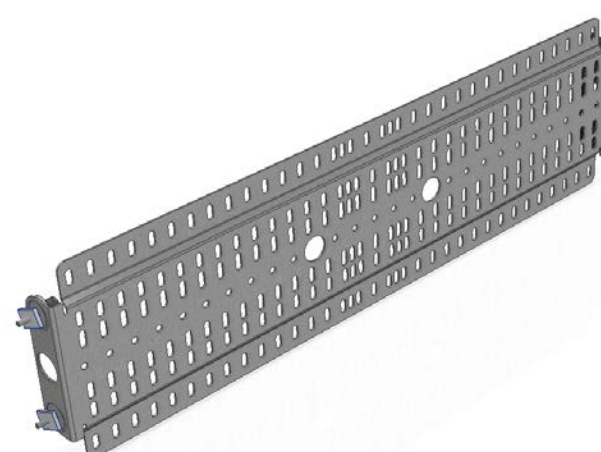

ACCESSORIES

4
PCS

901 36 LARGE G
B62 / DMK LARGE SHELF BRACKET SET GREY

ACCESSORIES

1
PCS

901 3706 0860 GALVA
FLATSREEN SUPPORT 860MM
[INCL. 4 CONN.] GALVA

ACCESSORIES

2
PCS