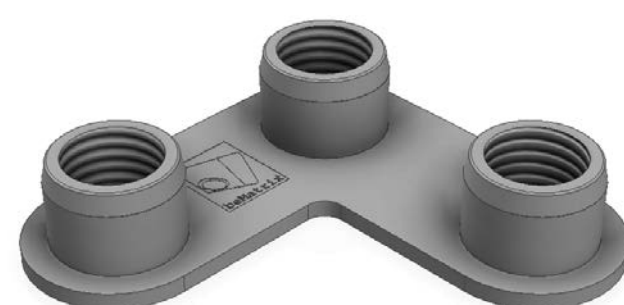

CONNECTORS

2
PCS

901 28 0221 GALVA
DMK 90° CONNECTION BASE D30

NEXT PAGE

SALES

KICKOFF START PACK

KICKOFF EXTRA PACK

KICKOFF DELUX PACK

PREVIOUS
PAGE

CONNECTORS

6
PCS

901 28 0222 INOX
B62 90° CONNECTION BASE D30

CONNECTORS

3
PC

901 28 0331 PA
3 PIN 90° D30 ECO

CONNECTORS