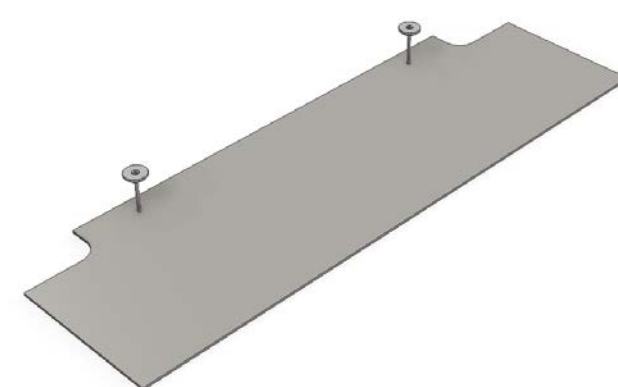

901 00 030
b62 / DMK COVER CLIP

CONNECTORS

1
PCS