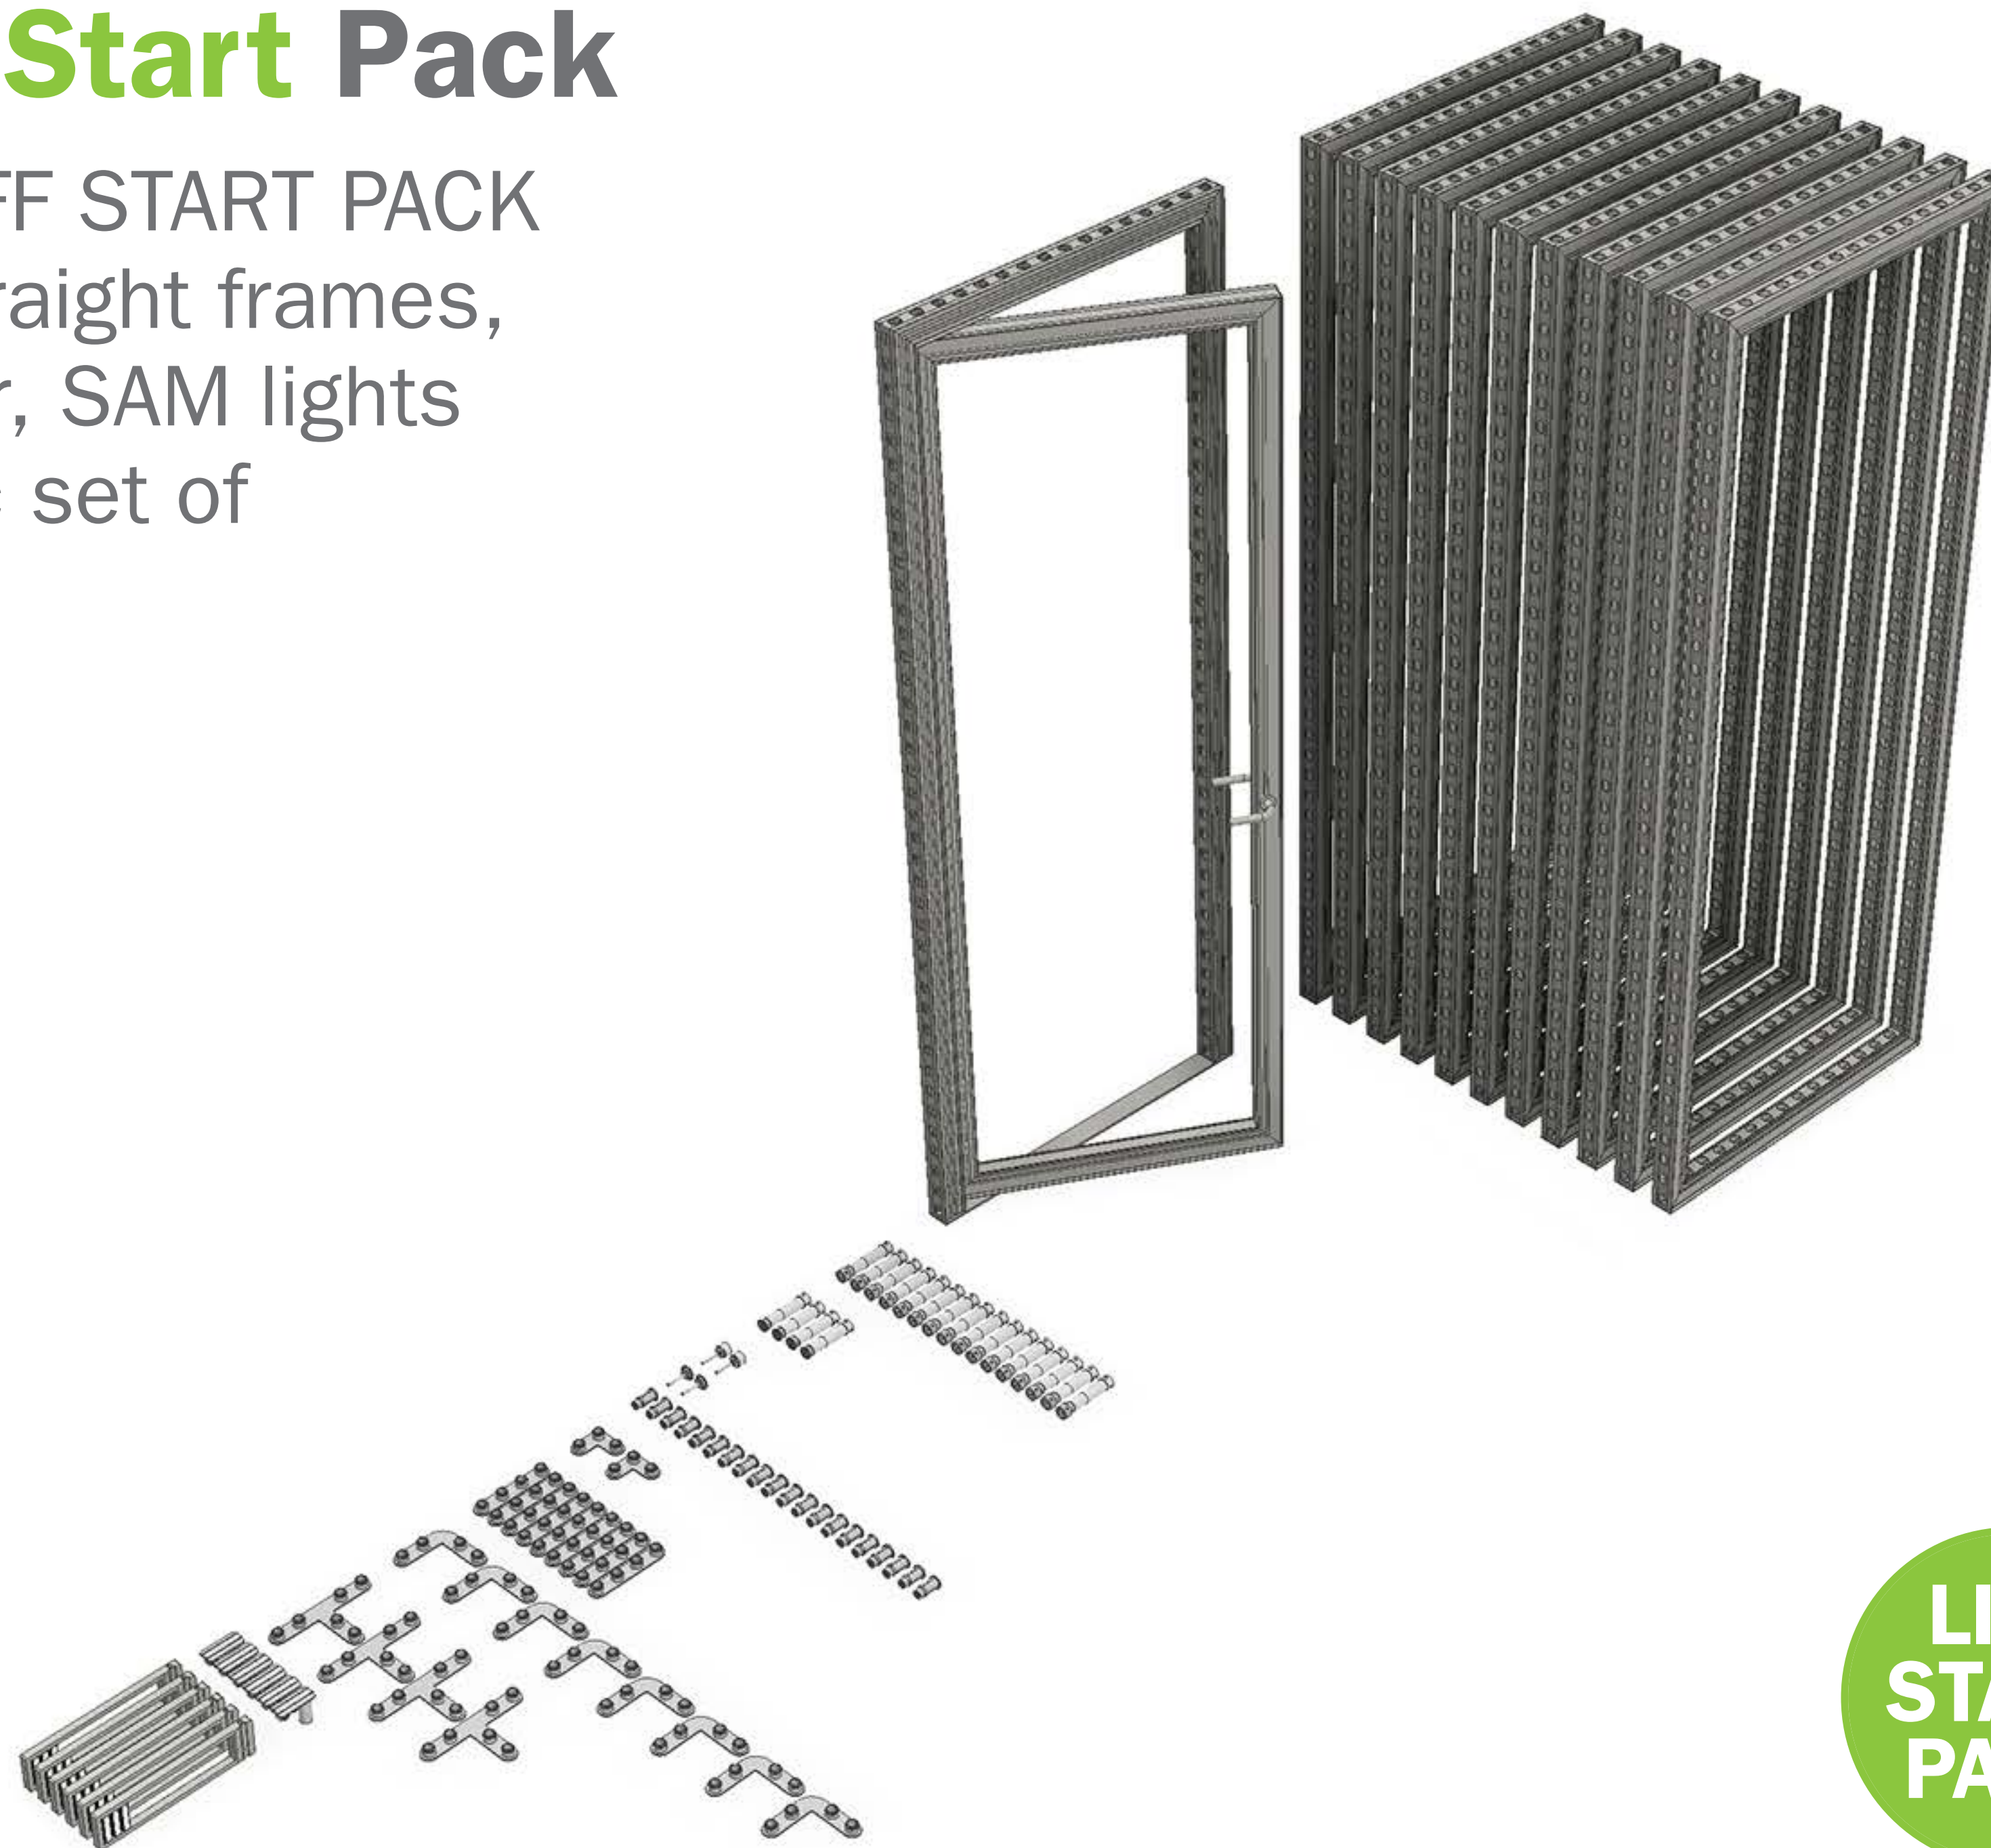

KICKOFF START PACK

Kickoff Start Pack

includes straight frames, a pivot door, SAM lights and a basic set of connectors.

KICKOFF EXTRA PACK

Kickoff Extra Pack

includes curved frames, small frames, cover profiles, a base plate and a flat screen bracket.

KICKOFF DELUX PACK

Kickoff Delux Pack

includes a set of frames in different sizes, one sideLED lightbox and flooring.

INFO

PACK

SETUP

SALES

KICKOFF
START PACK

Kickoff **Start** Pack

The KICKOFF START PACK includes straight frames, a pivot door, SAM lights and a basic set of connectors.

LIST
START
PACK

INFO

PACK

SETUP

SALES

KICKOFF START PACK