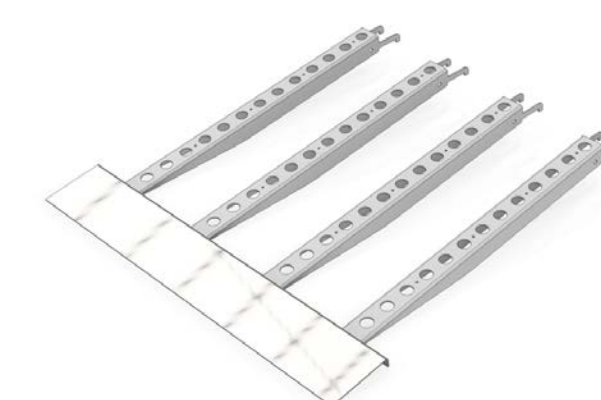

901 20 020
REINFORCEMENT FLOORING SYSTEM FOR
62/55MM FRAMES

FLOORING

1
PC