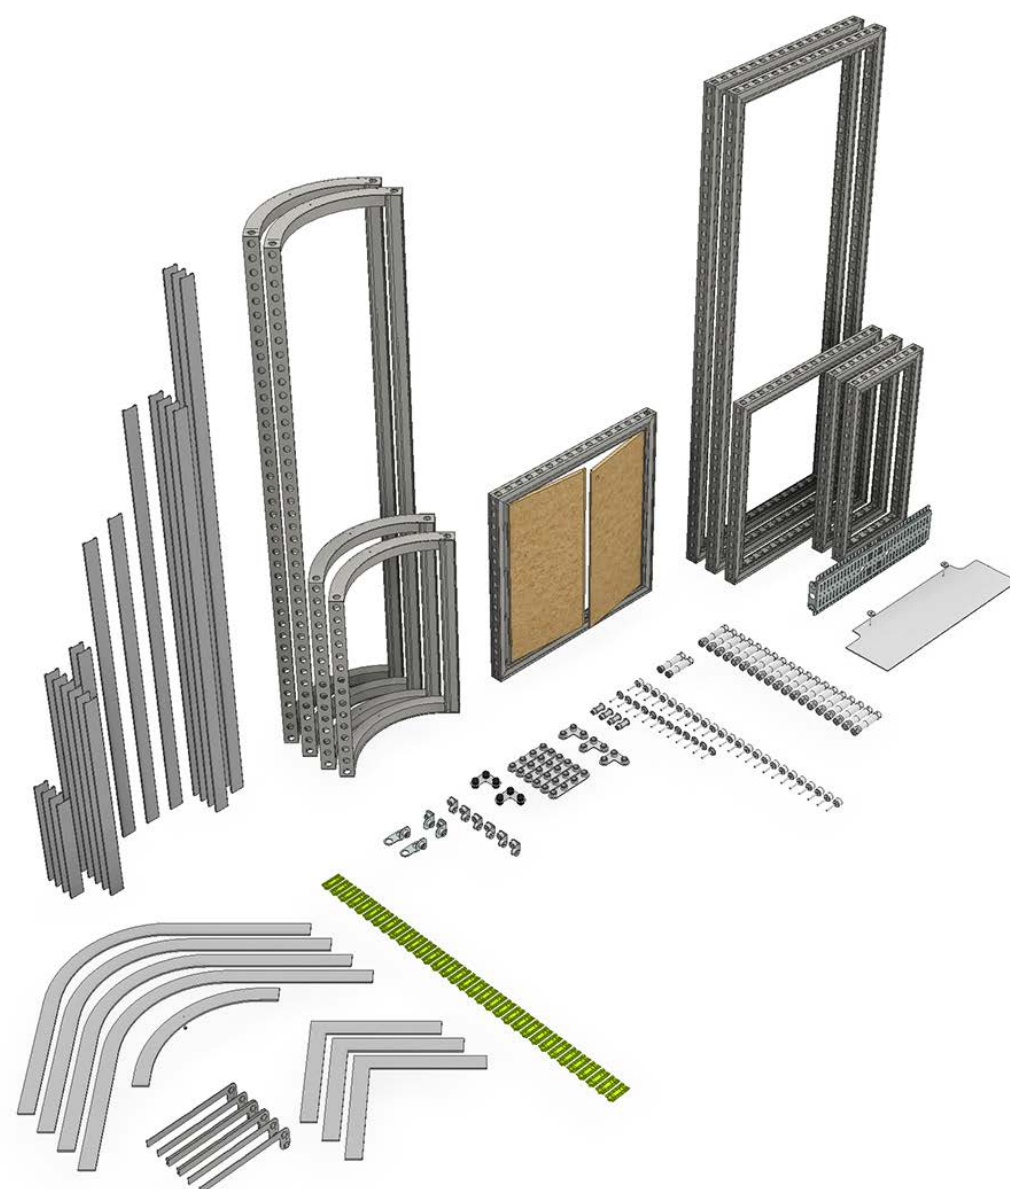

KICKOFF START PACK

Kickoff Start Pack

includes straight frames, a pivot door, SAM lights and a basic set of connectors.

KICKOFF EXTRA PACK

Kickoff Extra Pack

includes curved frames, small frames, cover profiles, a base plate and a flat screen bracket.

KICKOFF DELUX PACK

Kickoff Delux Pack

includes a set of frames in different sizes, one sideLED lightbox and flooring.

INFO

PACK

SETUP

SALES

KICKOFF
START PACK