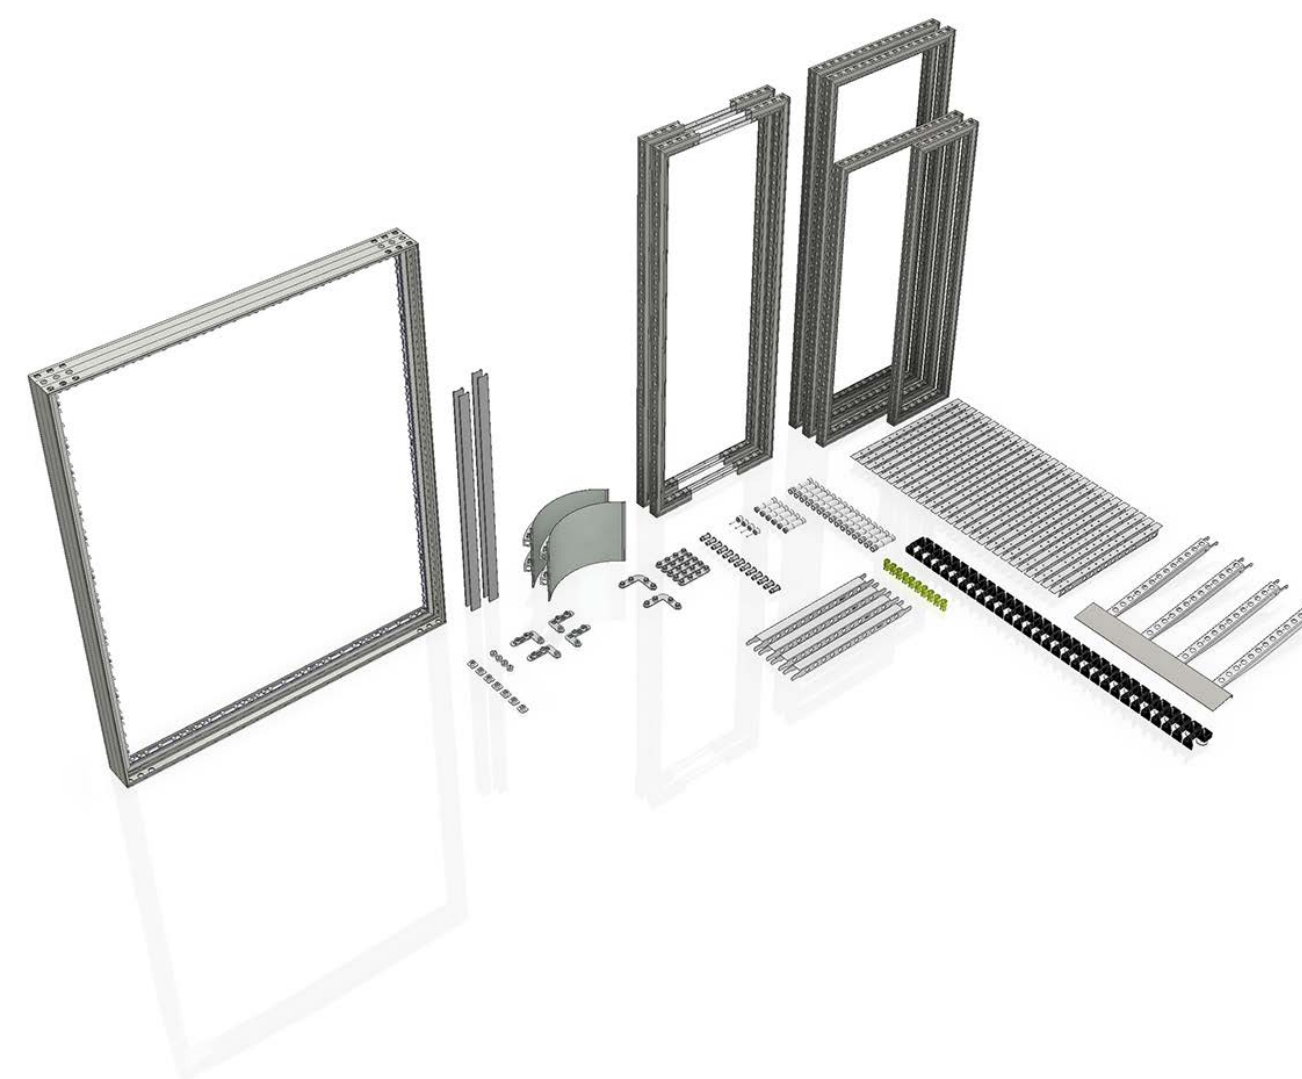

KICKOFF START PACK

Kickoff Start Pack

includes straight frames, a pivot door, SAM lights and a basic set of connectors.

KICKOFF EXTRA PACK

Kickoff Extra Pack

includes curved frames, small frames, cover profiles, a base plate and a flat screen bracket.

KICKOFF DELUX PACK

Kickoff Delux Pack

includes a set of frames in different sizes, one sideLED lightbox and flooring.

INFO

PACK

SETUP

SALES

KICKOFF
START PACK