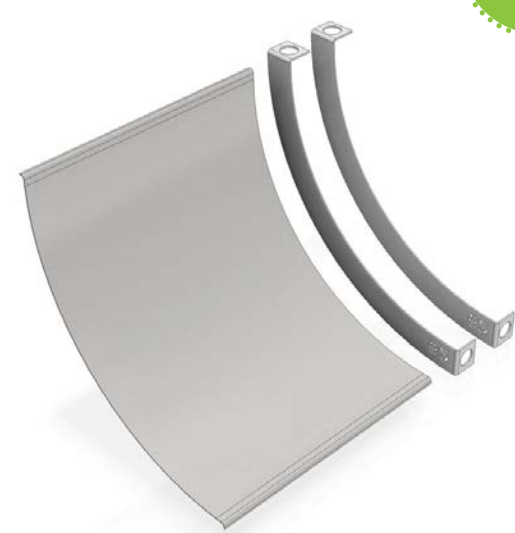

606 0992 1984 ECO
b62 FRAME [0992 x 1984MM] HOLES D30 ECO

FRAMES

2
PCS

611 911 2480 ECO
b62 ADJUSTABLE FRAME
[W=0558->0930MM] [H=2480MM] ECO

FRAMES

2
PCS

688 0496 SUPPORT SET
b62 CURVED FRAME 90° SUPPORT SET
[W=436MM] GALVA