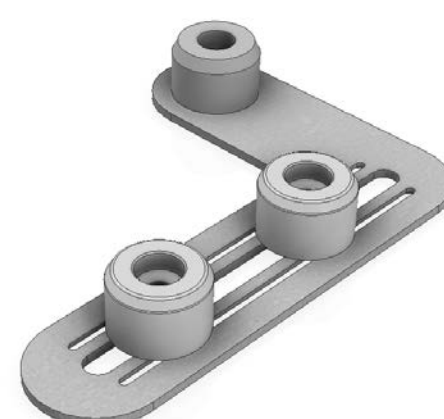

PREVIOUS
PAGE

CONNECTORS

13
PCS

901 2049 0066 PA
MANUAL M24 PIN CONNECTOR D30 ECO

CONNECTORS

30
PCS

901 28 0351
3 PIN ADJUSTABLE D30 R

CONNECTORS

2
PCS

901 28 0220 GALVA

CONNECTORS

2
PC

901 28 0341 PA
4 PIN 90° D30 ECO

CONNECTORS

5
PCS

901 28 0342 PA
4 PIN 180° D30 ECO