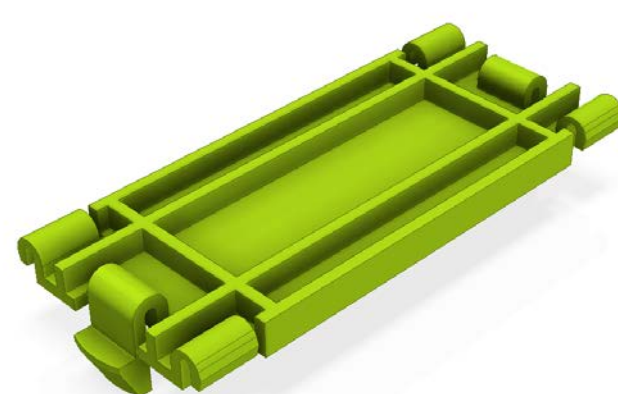

608 688 0496 RAL
COVER FOR b62 CURVED FRAME 688 0496
++++ RAL

INFO

PACK

COVER PROFILES

31
PCS