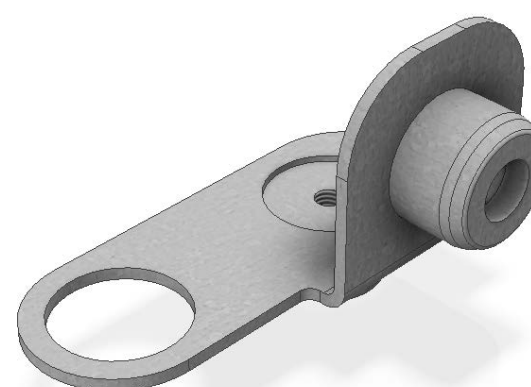

12
PCS

901 2049 0066 INOX
1MM M8 PIN CONNECTOR D30

CONNECTORS

4
PCS

901 2049 0066 PA
MANUAL M24 PIN CONNECTOR D30 ECO

CONNECTORS

2
PCS

901 28 0220 GALVA
MULTICONNECTOR BASE D30

CONNECTORS

2
PCS

901 28 0221 GALVA
DMK 90° CONNECTION BASE D30

NEXT PAGE

SALES

KICKOFF START PACK

KICKOFF EXTRA PACK

KICKOFF DELUX PACK