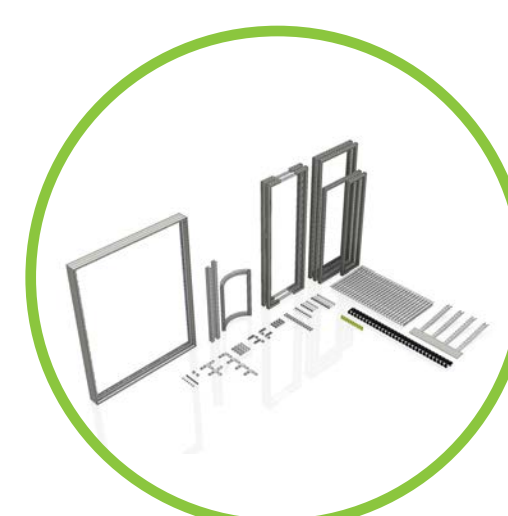

4
PCS

901 20 046
SUPPORT FOR B62 (INCL. VELCRO)

ACCESSORIES

2
PCS

990 65 01
WOODEN BOX FOR CONNECTORS

BACK
TO OVERVIEW

INFO

PACK