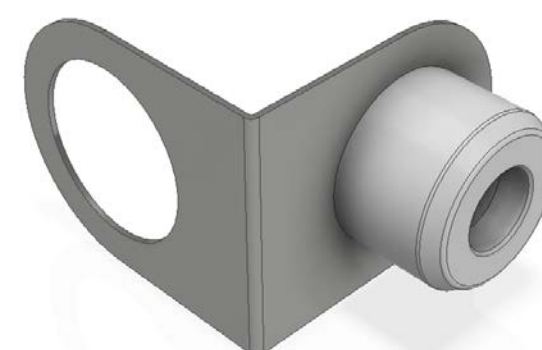

620 0992 2480 P ECO
b62 PIVOT DOOR d62 [0992 x 2480MM] ECO

CONNECTORS

4
PCS

901 2018 0062 ECO
T CONNECTION BASE D30

CONNECTORS

16
PCS

901 2025 0132 POM
MANUAL CLAMP CONNECTOR D30 POM

CONNECTORS