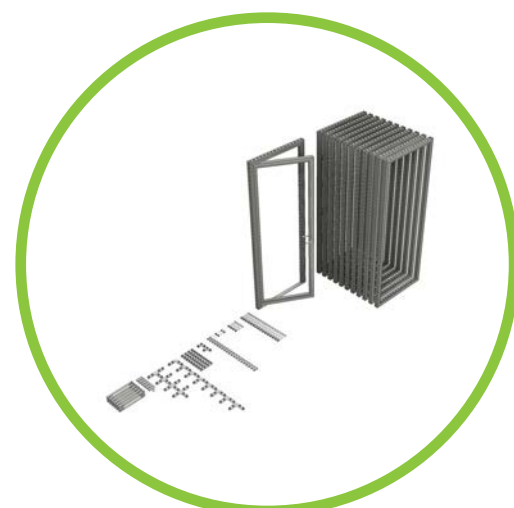

ACCESSORIES

4
PCS

901 36 LARGE G
B62 / DMK LARGE SHELF BRACKET SET GREY

ACCESSORIES

1
PCS

901 3706 0860 GALVA
FLATSREEN SUPPORT 860MM
[INCL. 4 CONN.] GALVA

ACCESSORIES

2
PCS

901 20 046
PANEL CEILING SUPPORT FOR B62 (INCL. VELCRO)

ACCESSORIES

1
PC

990 65 01
WOODEN BOX FOR CONNECTORS

BACK
TO OVERVIEW

INFO

PACK

SETUP