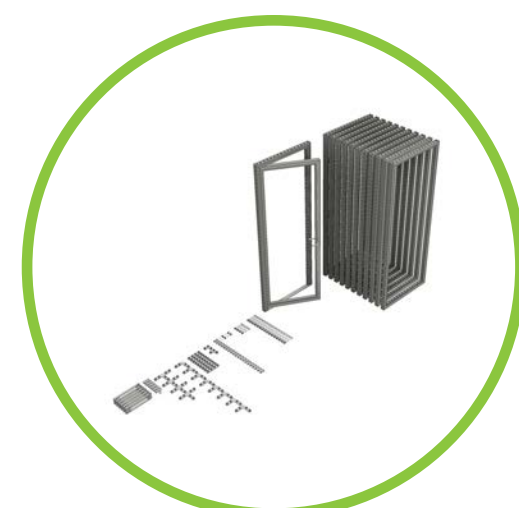

KICKOFF START PACK

KICKOFF EXTRA PACK

KICKOFF DELUX PACK