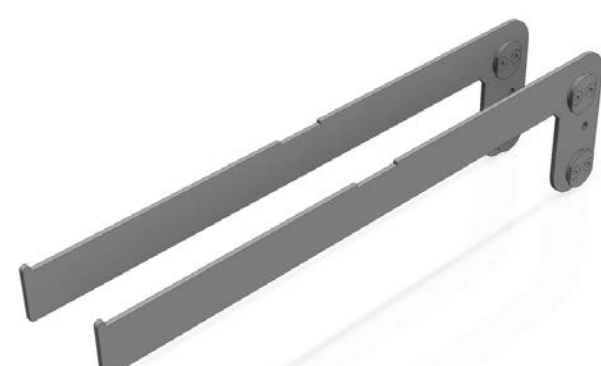

901 00 033
COVER FIXATION FOR 62/55MM FRAMES

ACCESSORIES

4
PCS