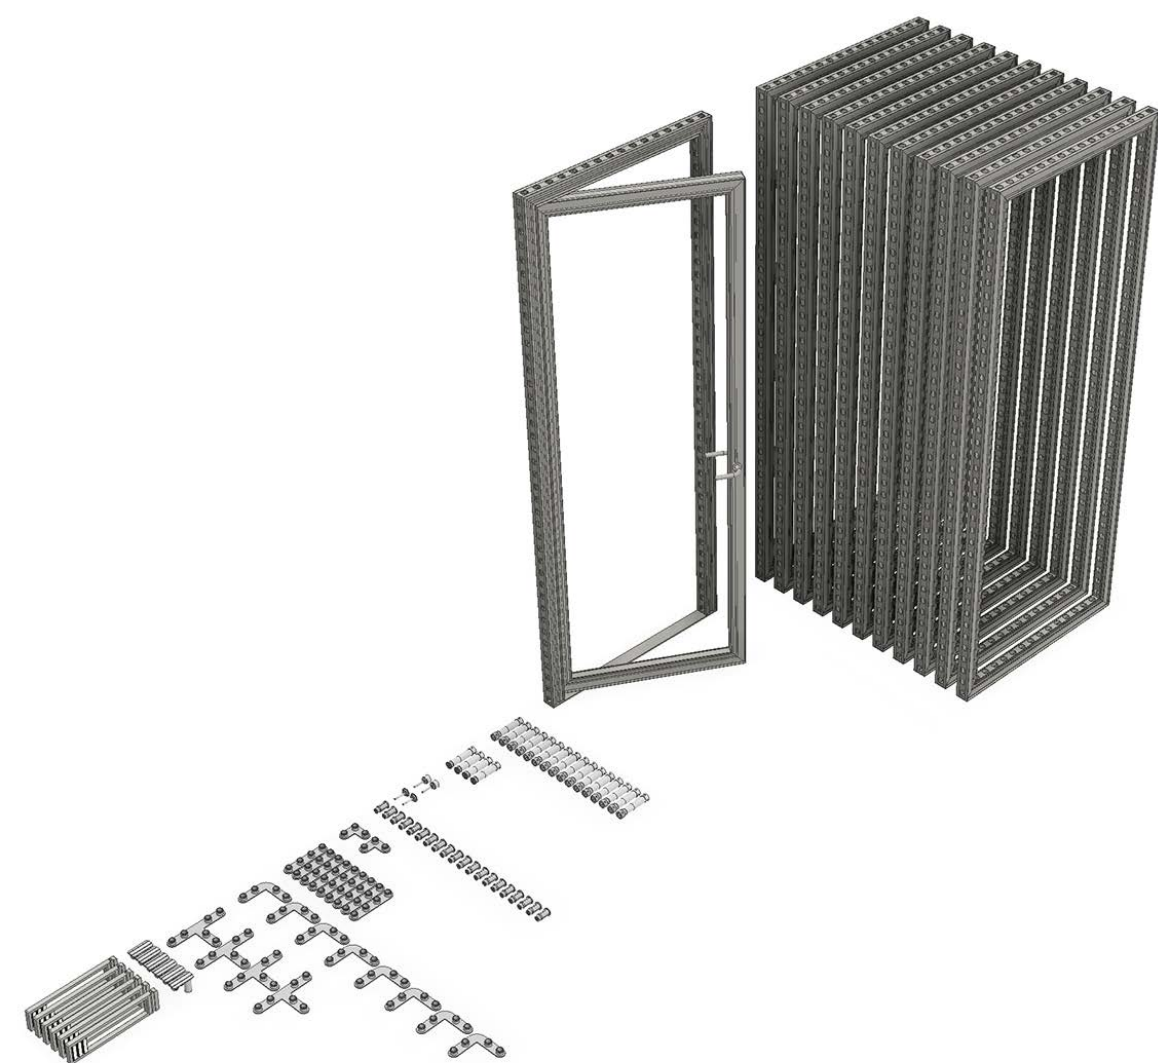

KICKOFF START PACK

Kickoff Start Pack

includes straight frames, a pivot door, SAM lights and a basic set of connectors.

KICKOFF EXTRA PACK

Kickoff Extra Pack

includes curved frames, small frames, cover profiles, a base plate and a flat screen bracket.

KICKOFF DELUX PACK

Kickoff Delux Pack

includes a set of frames in different sizes, one sideLED lightbox and flooring.

INFO

PACK

SETUP

SALES

KICKOFF
START PACK