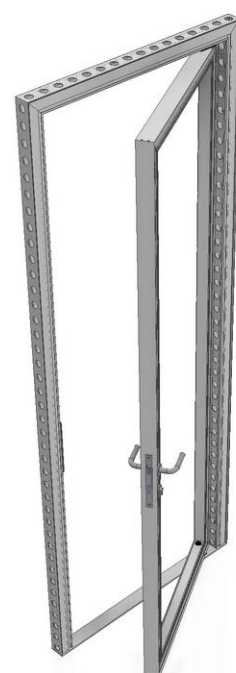

Kickoff **Start** Pack

The KICKOFF START PACK includes straight frames, a pivot door, SAM lights and a basic set of connectors.

LIST
START
PACK

INFO

PACK

SETUP

SALES

KICKOFF START PACK

KICKOFF EXTRA PACK

KICKOFF DELUX PACK

**BACK
TO OVERVIEW**

FRAMES

11
PCS

606 0992 2480 30 ECO
b62 FRAME [0992 x 2480MM] HOLES D30 ECO

FRAMES

1
PC

620 0992 2480 P ECO
b62 PIVOT DOOR d62 [0992 x 2480MM] ECO

CONNECTORS

4
PCS

901 2018 0062 ECO
T CONNECTION BASE D30

CONNECTORS

16
PCS

901 2025 0132 POM
MANUAL CLAMP CONNECTOR D30 POM

CONNECTORS